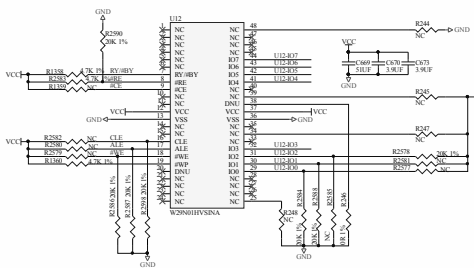

WLAN

Flash

SW

DIP

DDR

IO

TF

POWER