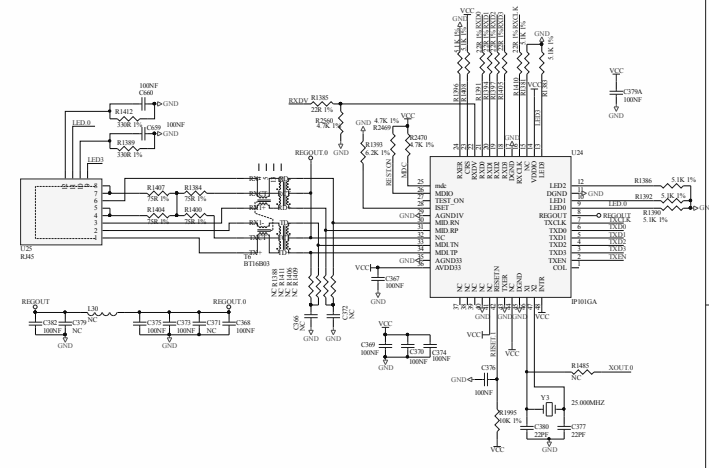

WLAN

Flash

SW

DIP

DDR

IO

TF

POWER