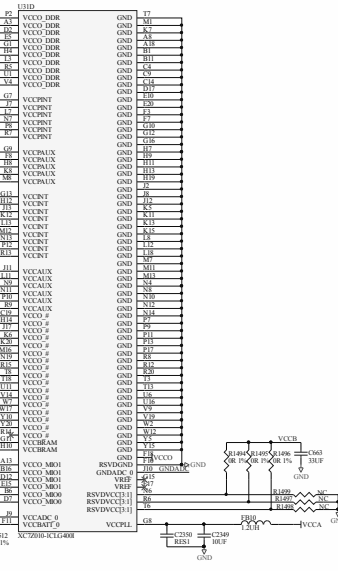

WLAN

Flash

SW

DIP

DDR

IO

TF

POWER